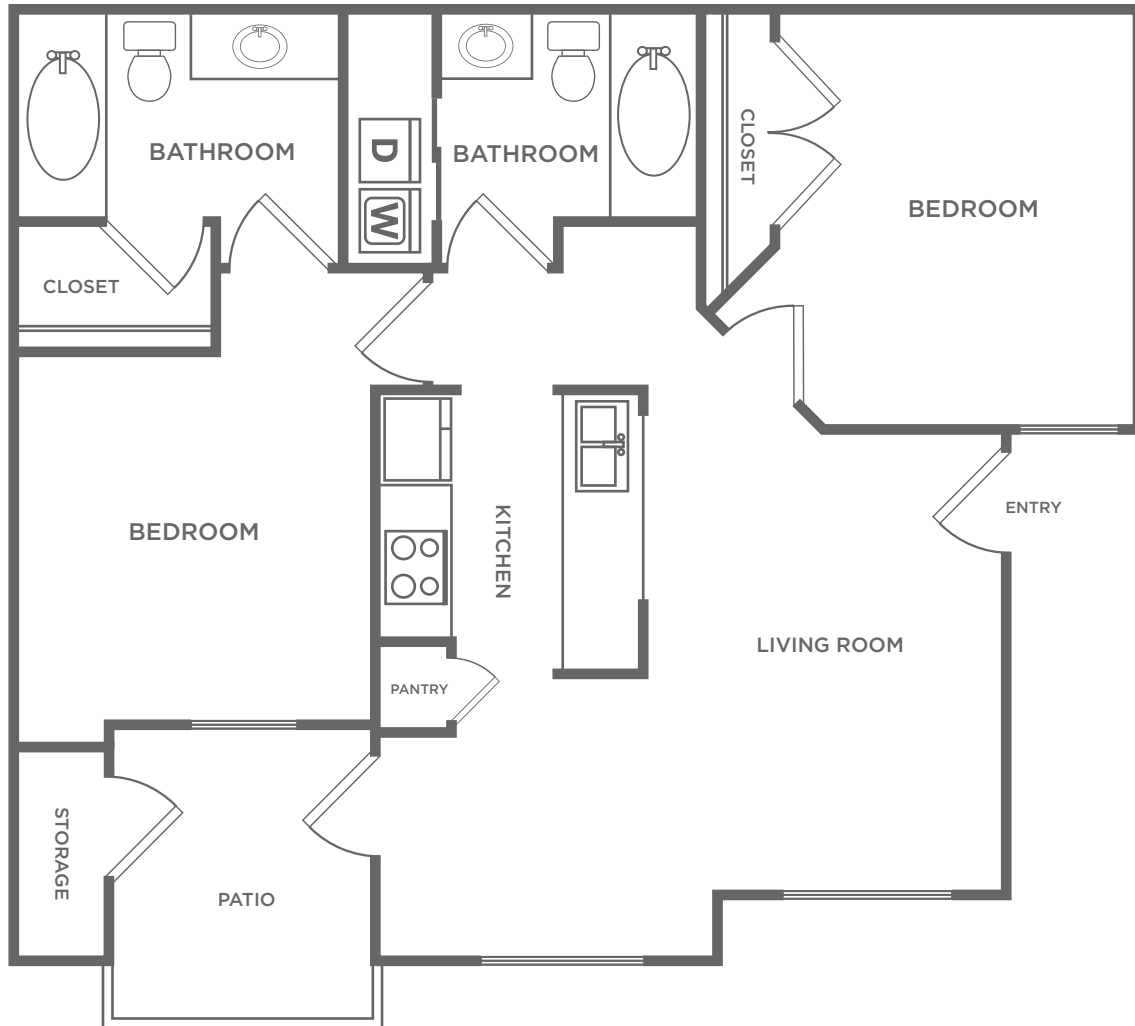

THE SANDERO SUITE 954

2 BED / 2 BATH

SQ. FT.

4206 San Gabriel Mission, TX 78572

956-580-3030 | www.sanpedroapts.net

All dimensions and square footages are approximate